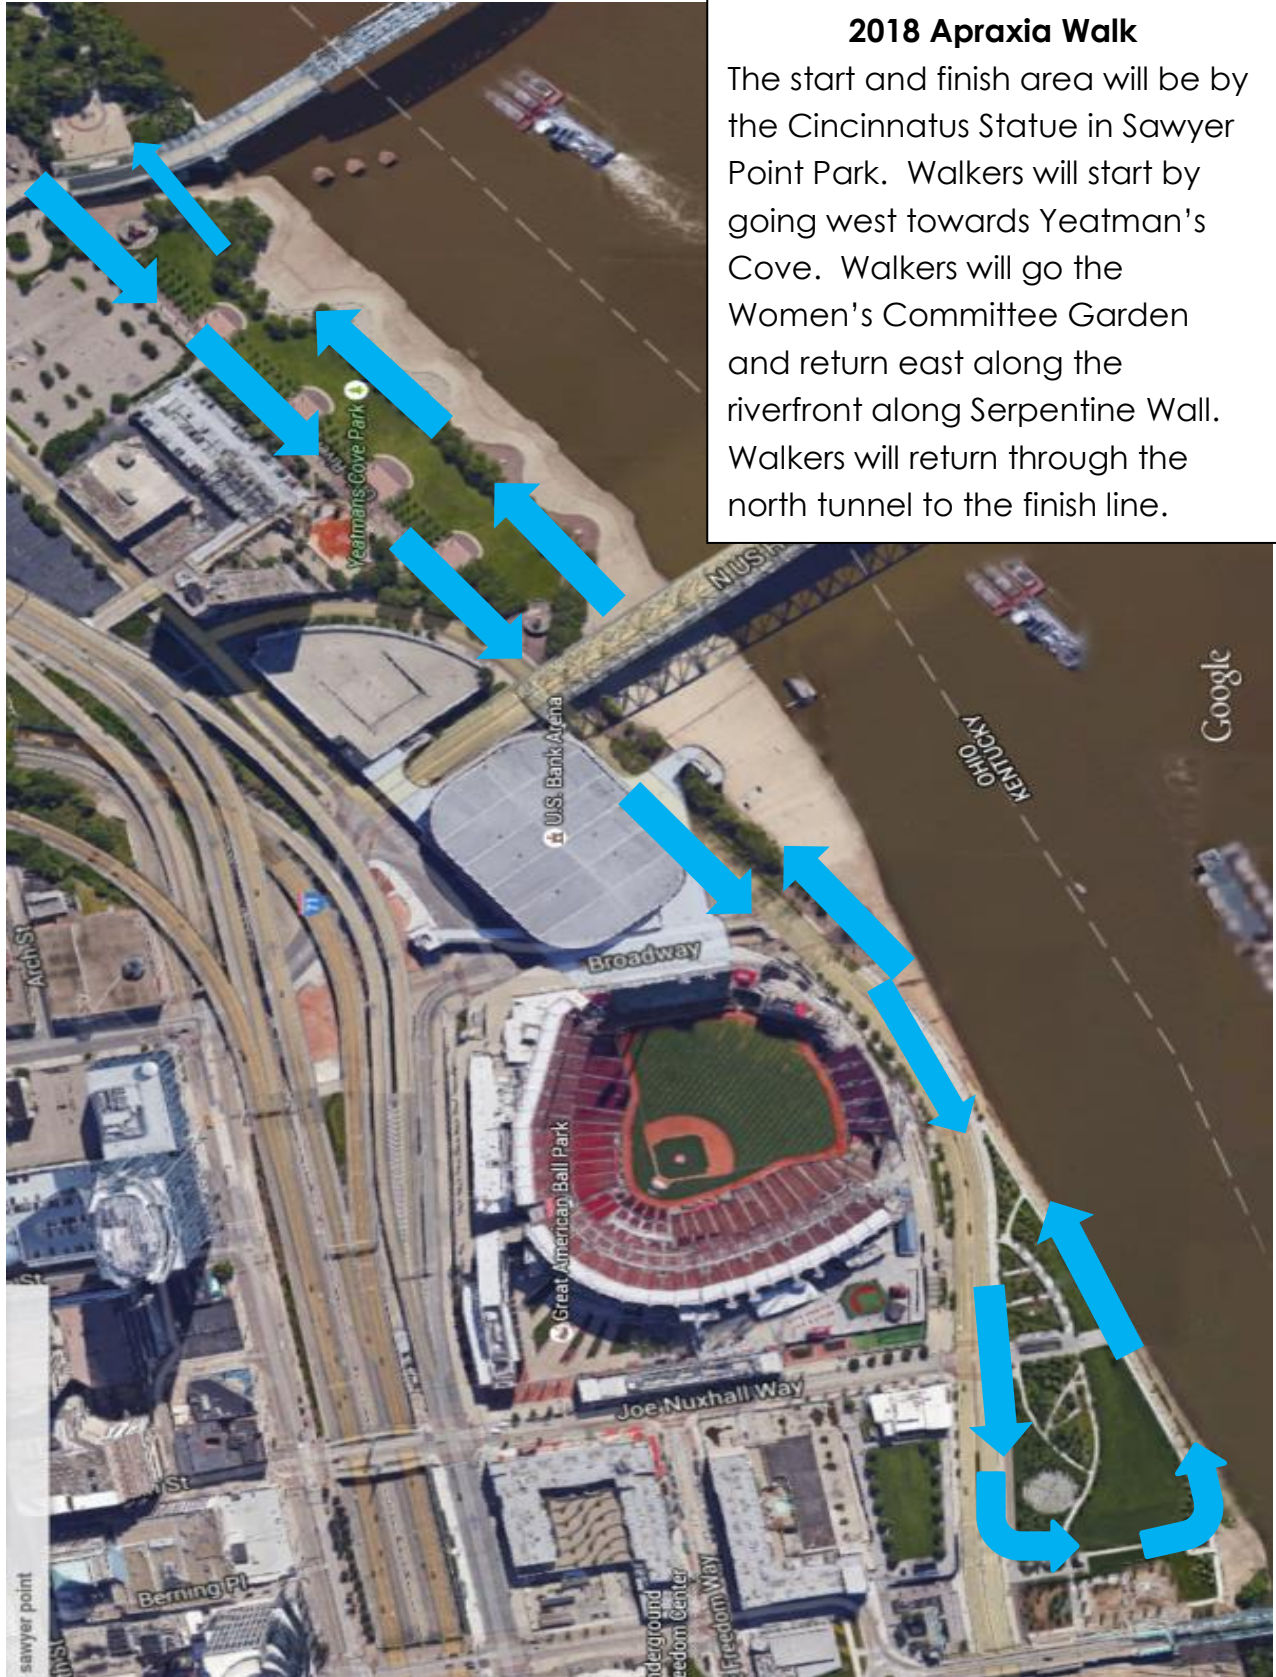

Cincinnati Walk for Apraxia

2018 Apraxia Walk

The start and finish area will be by the Cincinnatus Statue in Sawyer Point Park. Walkers will start by going west towards Yeatman's Cove. Walkers will go the Women's Committee Garden and return east along the riverfront along Serpentine Wall. Walkers will return through the north tunnel to the finish line.